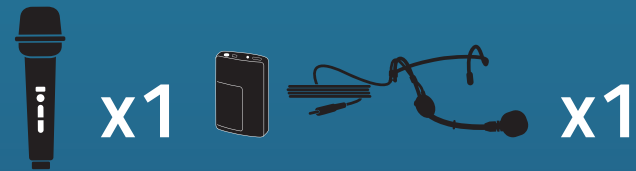

645225
Handheld WH-LINK + Beltpack WB-LINK
& Headband Mic HBM-LINK